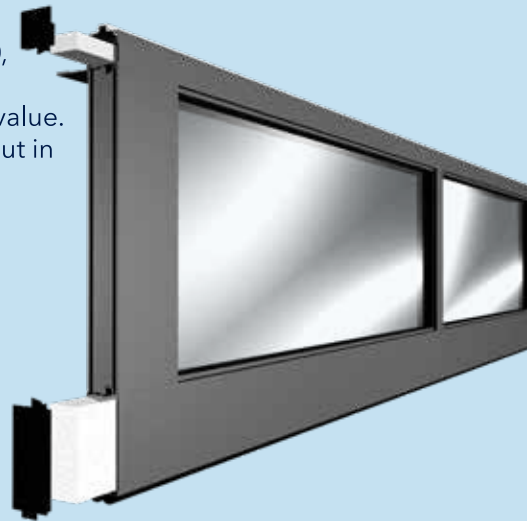

Interior

Exterior

Section Joint

Insulated Rail Option

Modern Performance.

Take your home to the next level of sophistication with the Residential Aluminum 360 Series' clean line look. Each handcrafted door is created to your specific wants with multiple wood grain and color options, a wide variety of glass choices from clear to obscure, and optional insulated rails that increase the door's thermal performance. The tongue and groove joint with bulb seal between the sections restrict cold or hot air from infiltrating to the inside of the garage. With all the options available, the sophisticated straight line look of the RA 360 will enhance the elegance of any home increasing curb appeal and the value of your home.

Change any garage from an accessory to a showpiece with a Haas Door RA 360 garage door with a clean, sophisticated look with modern performance. RA 360 opens the door to endless possibilities.

open the door to
endless possibilities

RA 360

The variety of options for the RA 360 allows you to select the exact look you desire for your home. Match the door to accent colors on the home, or select a wood grain finish to match your front door. Combine the finish with over 28 glass options from Dark Gray/Dark Gray to our highest privacy glass Rain/Frosted to create a truly unique door that completely enhances the beauty and increases the value of your home.

The tongue and groove joint between sections contain a bulb seal that meets air infiltration requirements to ASTM E283-04. The rails are insulated with polystyrene, and the ends are capped to complete the sophisticated, clean look. These options provide more protection against heat or cold migrating into the garage with the bulb seal that restricts air from flowing into the garage from the outside.