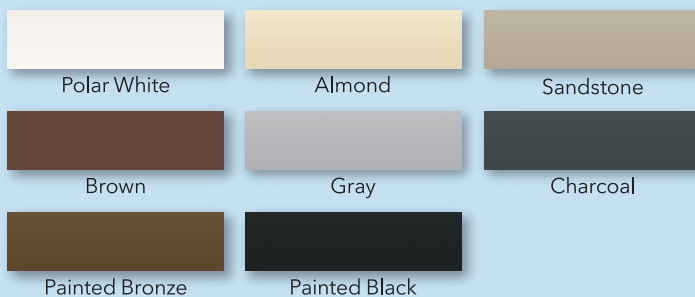

GLAZING OPTIONS

Impact Polycarbonate Options

Clear
Bronze
Dark Gray
Frosted
Pebble

Insulated Specialty Glass Options

Clear/Clear
Aqua/Clear
Rain/Clear
Dark Gray/Clear
Light Gray/Clear
Bronze/Clear
Clear/Frosted
Aqua/Frosted
Rain/Frosted
Dark Gray/Frosted
Light Gray/Frosted
Bronze/Frosted
Clear/Low-E
Obscure/Clear
Dark Gray/Dark Gray
Clear/Solarban 70

Non-Insulated Specialty Glass Options

Clear
Aqua
Rain
Dark Gray
Light Gray
Bronze
Frosted
Reflective Bronze
Obscure
Wire
Frosted Safety Laminate
Clear Safety Laminate
Clear Lexan

ANODIZED COLORS

Clear Anodized

Dark Bronze Anodized

Black Anodized

PAINTED COLORS

Polar White

Almond

Sandstone

Brown

Gray

Charcoal

Painted Bronze

Painted Black

WOODGRAIN COLORS

Oregon Douglas

National Oak

American Douglas

Knotty Pine