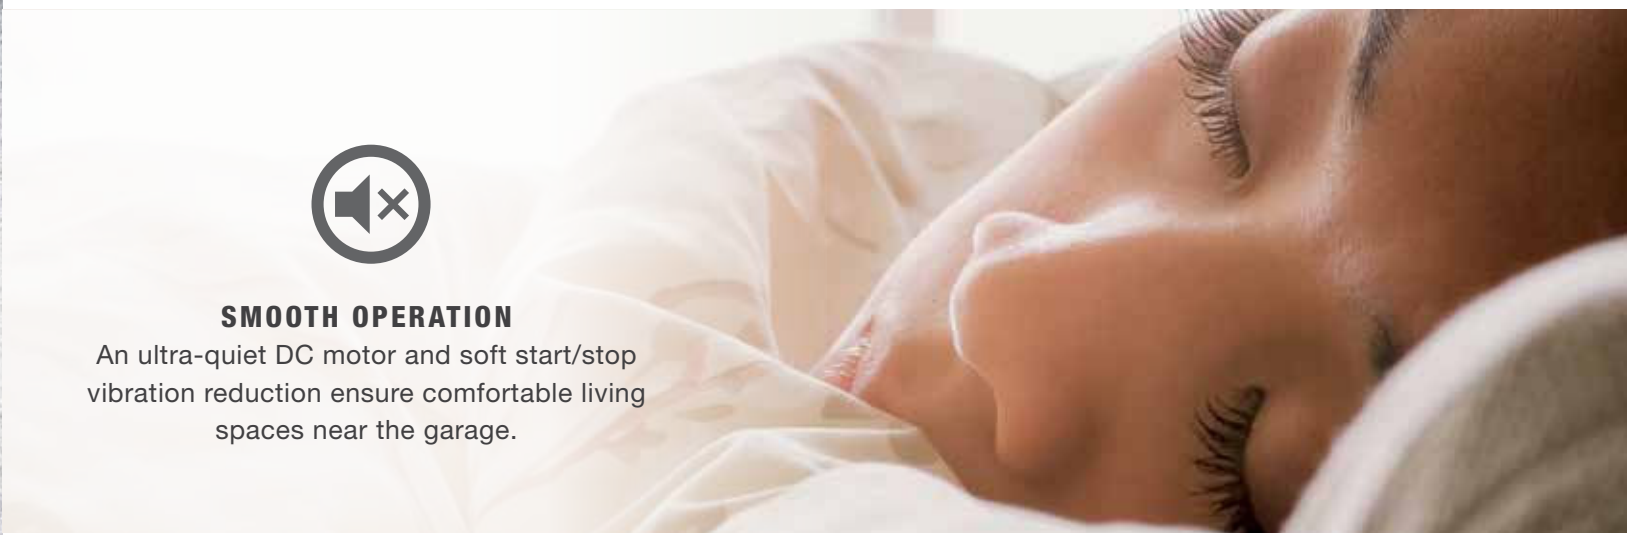

**ENHANCED  
COMFORT**

**Connectivity comes standard:** The WLED has Wi-Fi built in—no extra connection accessories are needed.

**EASIEST WAY  
TO CONNECT**

**BRIGHT LIGHTING**

Corner to Corner Lighting™ fills the entire garage with daylight-like lighting.