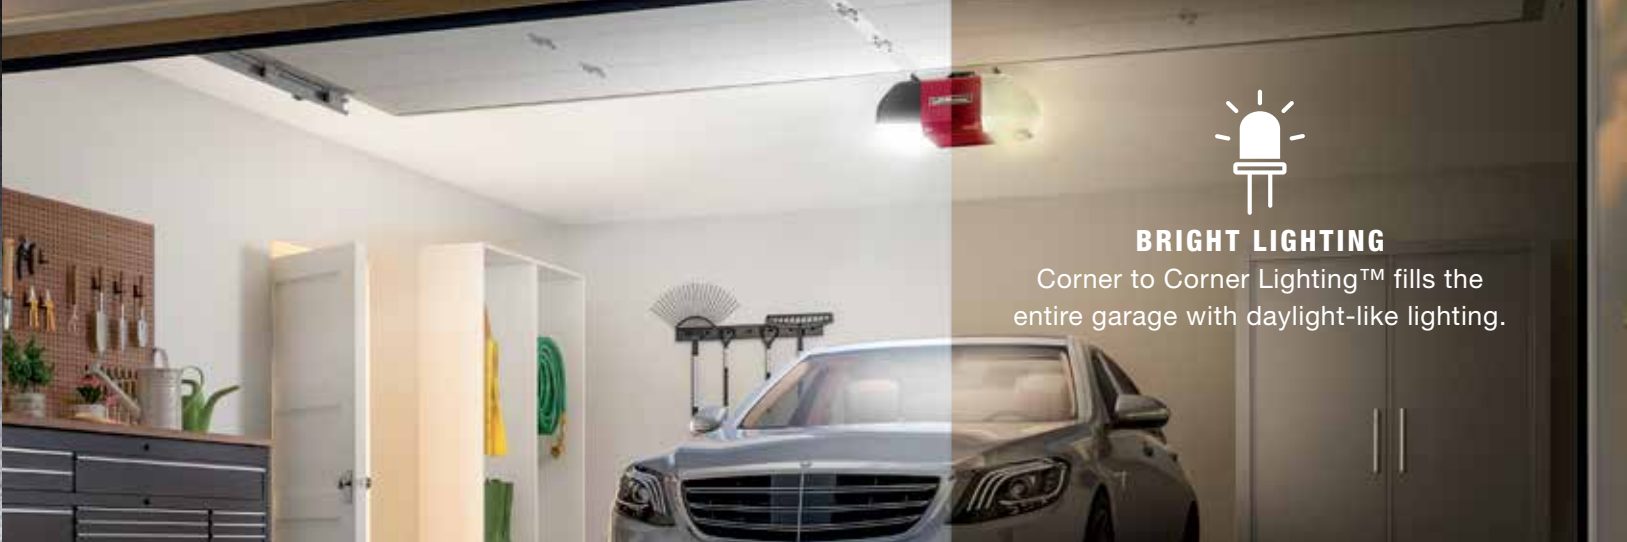

**ENHANCED  
COMFORT**

**Connectivity comes standard:** The WLED has Wi-Fi built in—no extra connection accessories are needed.

**EASIEST WAY  
TO CONNECT**

**BRIGHT LIGHTING**

Corner to Corner Lighting™ fills the entire garage with daylight-like lighting.