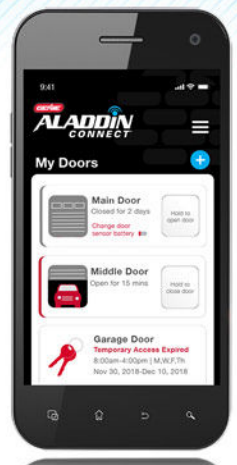

Connected Pro Series

MODEL 4124

Belt or Chain Drive
Garage Door Opener

Battery Backup Capable

PROFESSIONAL LINE

HEAVIER DOORS,
LIFTED FASTER**

Highlights

- **Smart Garage Capabilities**
Integrated Wi-Fi provides multiple benefits such as:
 - » **Security** – Instantly know if someone is operating your garage door without permission
 - » **Convenience** – Open your door for family members, deliveries or service providers from anywhere with your smart device.
 - » **Tracking** – Know both the date and time of each operation of your garage door.
- **Powerful, Reliable Performance** – Genie's 140 volt DC motor is unique in the industry and operates most properly balanced residential sectional doors up to 14' high. Model 4124 has an opening speed of up to 9" per second*.
- **Battery Backup Capable** – Don't get locked outside the garage when the power goes out! The optional battery unit can easily be added to your opener.
- **GenieSense™ Monitoring** – Automatic force profiling and diagnostic technology improves safety by stopping operation when significant changes occur.
- **Soft Start & Stop Control** – DC technology allows your door to begin and end its movement smoothly instead of abruptly whenever you operate it, creating less noise and less wear on the door.
- **Motion Detector Lighting** – Turns lights on automatically when you enter the garage for superior convenience and security. Lights stay on for 4 minutes once you exit garage or no motion is detected.
- **Dependability** – The quality built into a Model 4124 is backed by Limited Lifetime motor and 15-Year belt drive rail Warranties^o (5-Year Warranty for the chain drive rail).